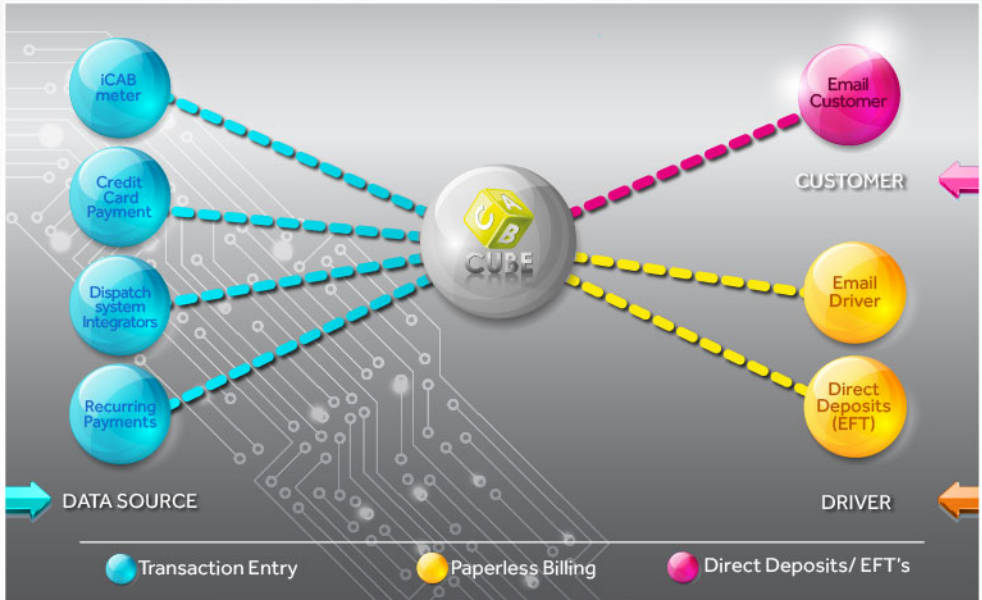

iCAB – WORLD'S MOST ADVANCED TAXIMETER

Compact state of the art hardware design offering the most advanced taxi meter in the world with built in smart card reader, GPS, two-way communication and wireless router capabilities. A combination that provides a unique solid approach for a true taxi cashing system that streamlines all your payment needs. Corporate card processing, prepaid cards, debit/credit cards and drivers payout all in one place.

iCAB Hardware Specs

Dimensions.....	145(mm) x 48(mm)
Weight.....	200 g
Enclosure.....	Injection Moded Plastic
Display.....	128x64 Backlit LCD Display (or 16x8)
Keyboard.....	16 Keys telephone type keypad (backlit)
Card Reader.....	Smart Card Reader
GPS.....	50 Channels, High Sensitivity
Radio Modem.....	Supports External Radio Modem
Taxi Meter.....	Advanced Taxi Meter Functions
Cell Networks.....	Built-in GPRS Modem
Short Range.....	Bluetooth
Printer.....	Supports External Printer
Ports.....	4 RS232 ports
Ethernet.....	100/10
Electrical.....	18-10 VDC
Environmental.....	-20 C to + 65 C Operational

CUBE

The complete end to end taxi cashiering system designed for taxi companies and fleet operators. Whether you run a taxi company or operate a fleet, CabCube is the only solution you will ever need.

Increase Productivity
Get Paid Faster
Manage Payouts

Streamline Cashiering
Direct Deposits
Hassle Free

CAPABILITIES

- Debit & Credit Card Processing
- Account & Prepaid Cards
- Geo-coded Receipts
- Lease Manager
- Recurring Fee Manager
- Electronic Drivers Payout
- Electronic Customer Billing
- Direct Deposits
- Paperless Solution