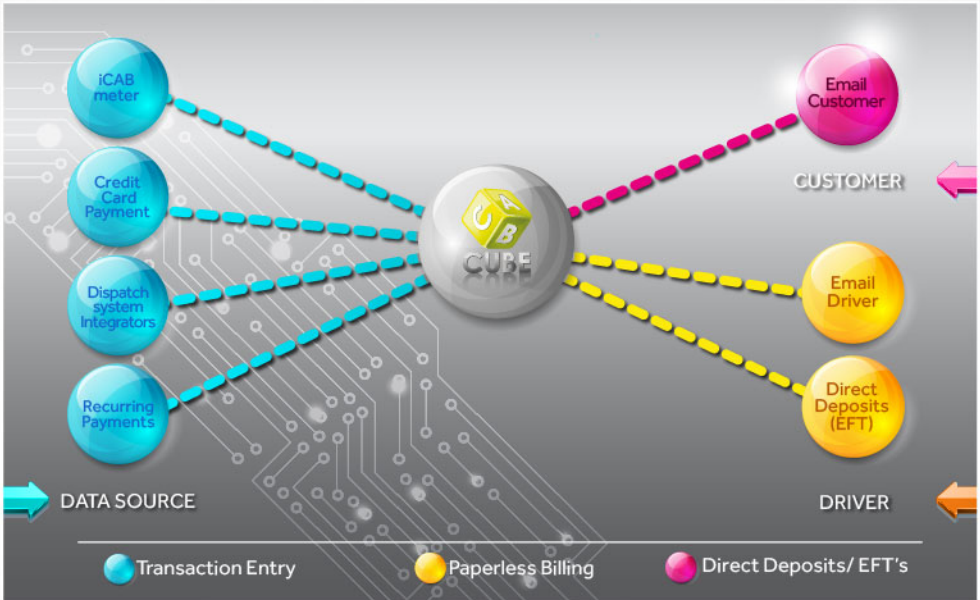

CUBE

The complete end to end taxi cashiering system designed for taxi companies and fleet operators. Whether you run a taxi company or operate a fleet, CabCube is the only solution you will ever need.

Increase Productivity
Get Paid Faster
Manage Payouts

Streamline Cashiering
Direct Deposits
Hassle Free

CAPABILITIES

- Debit & Credit Card Processing
- Account & Prepaid Cards
- Geo-coded Receipts
- Lease Manager
- Recurring Fee Manager
- Electronic Drivers Payout
- Electronic Customer Billing
- Direct Deposits
- Paperless Solution

ADD ONS

- Electronic Drivers ID System
- Smart Card Shift Control
- Bluetooth Messaging Tunnel
- Vehicle Tracking Capabilities

PRICING

- Complete solution at affordable price
- Modular pricing structure
- Competitive transaction processing rates

WHO WE ARE?

HI DATA is a leader in Advanced POS Hardware & Software Solutions, providing the best technologies possible for Currency and Card Based Systems.

HI DATA solutions include Electronic Payment Systems, Credit Card Processing, Fleet Management, GPS Vehicle Tracking, Taxi Meters, Loyalty Points Programs & Access Control Systems. We provide integration services and custom software development tailored to customer needs.